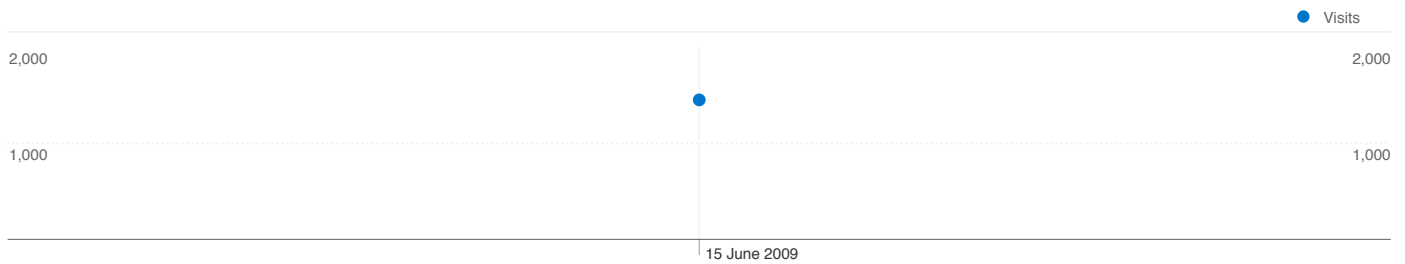

Dominate your region. Expose your property repeatedly to every potential resident that searches your geographic region. From just \$10* per day your banner can appear on every search page.

Living Choice
www.livingchoice.com.au

Site Usage

- **1,452** Visits
- **5,553** Page Views
- **3.82** Pages/Visit
- **57.30%** Bounce Rate
- **00:02:59** Avg. Time on Site
- **70.25%** % New Visits

Regional Search Page

Property Page

One investment delivers the web market